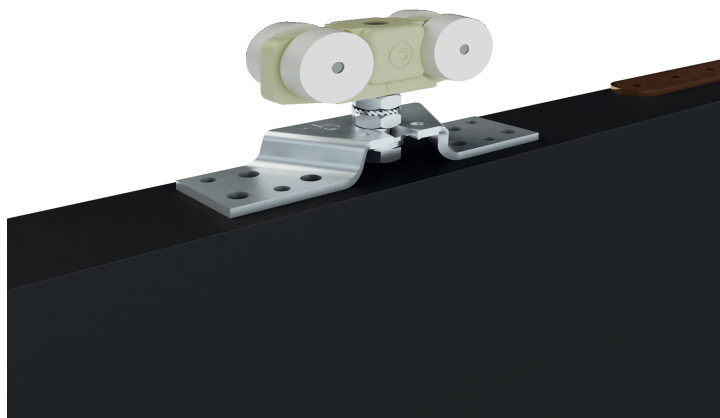

Accordion

Accordion folding doors

 Min 30 mm

 Max 40 kg

 7 mm

Accordion

Accordion folding doors with hinges and central sliding panel.

Accordion system is dedicated to multiple leaves folding doors with, combinable with pivot joints or hinges.

The system it allows a configuration of three or four leaves.

The sliding system it is fixed in centrally to each leaf, in order to grant an always balanced motion.