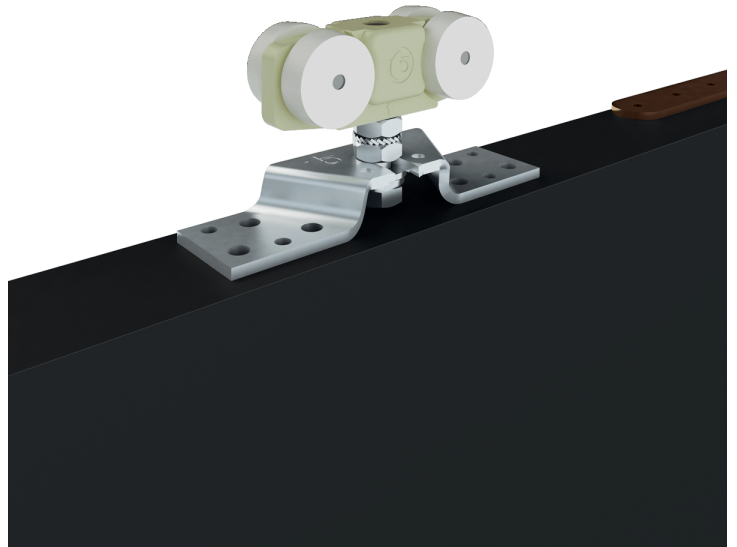

Accordion

Accordion folding doors

 Min 30 mm

 Max 40 kg

 7 mm

Accordion

Accordion folding doors with hinges and central sliding panel.

Accordion system is dedicated to multiple leaves folding doors with, combinable with pivot joints or hinges.

The system it allows a configuration of three or four leaves.

The sliding system it is fixed in centrally to each leaf, in order to grant an always balanced motion.