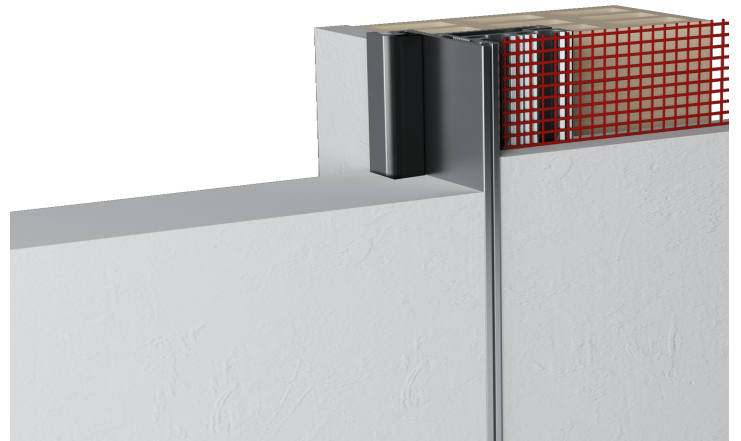

Fusion

Flush swing wooden door system

 44 ÷ 45 mm

 Max 60 kg

Fusion

Fusion is the new flush swing wooden door system. The usage of best components allows a quick and easy installation.

Fusion system is suitable to main different models of concealed hinges currently on the market.

Fusion flush swing system is used with wooden doors from 44÷45 mm thickness.

It is possible to supply frames dedicated to standard door sizes. Alternatively, it is possible to realize frames according to special sizes requirements, providing information of height, width and quantity of hinges to use.

Fusion system uses for all versions, the standard "door-catcher" B024020934 ALUTOP XT AGB.