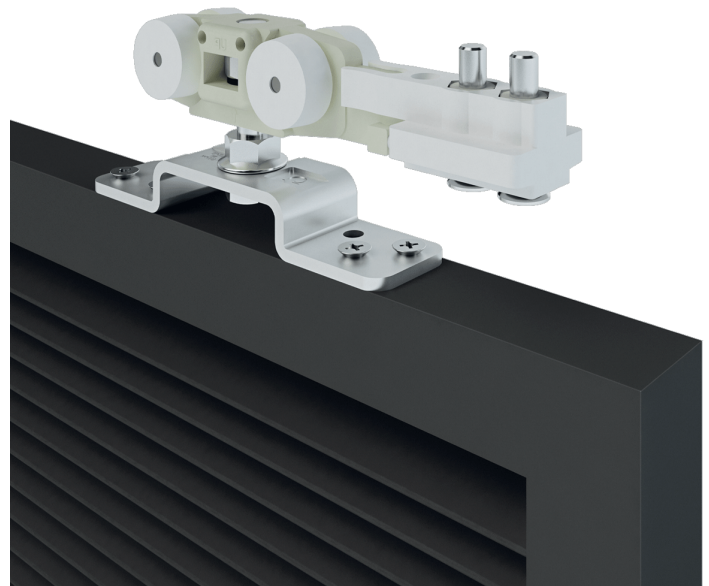

Gelosie Scorrevoli

Accessories for sliding shutters

 50 mm

 Max 80 kg

 Fermi standard

Gelosie Scorrevoli

Gelosie is a system dedicated to external windows shutters. Ideal system for outdoors, thanks to its high resistance to weathering.