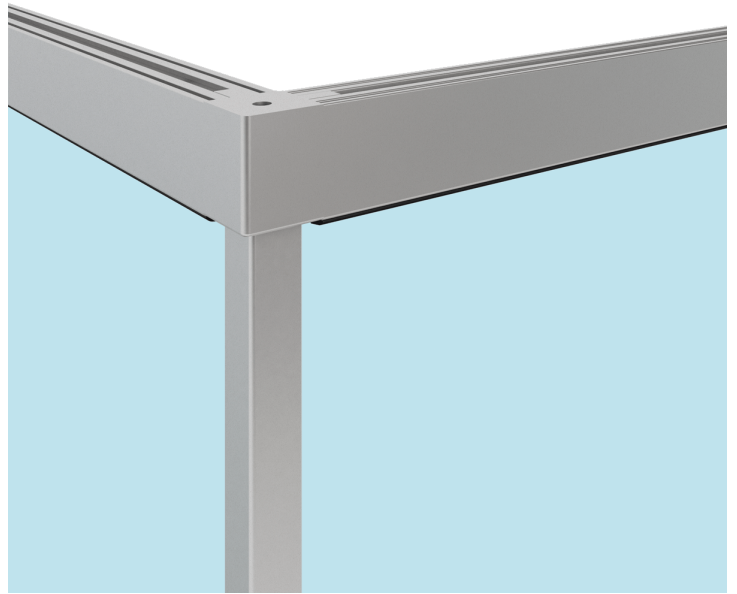

## Vetro Fisso

Systems for fixed glass panels

 8 ÷ 12 mm

## Vetro Fisso

Profiles and accessories for fixed glass panels walls and compartments. Systems for fixed glass panels, with profile (height 27 mm or 30 mm) and profiles with adhesive for glass walls.